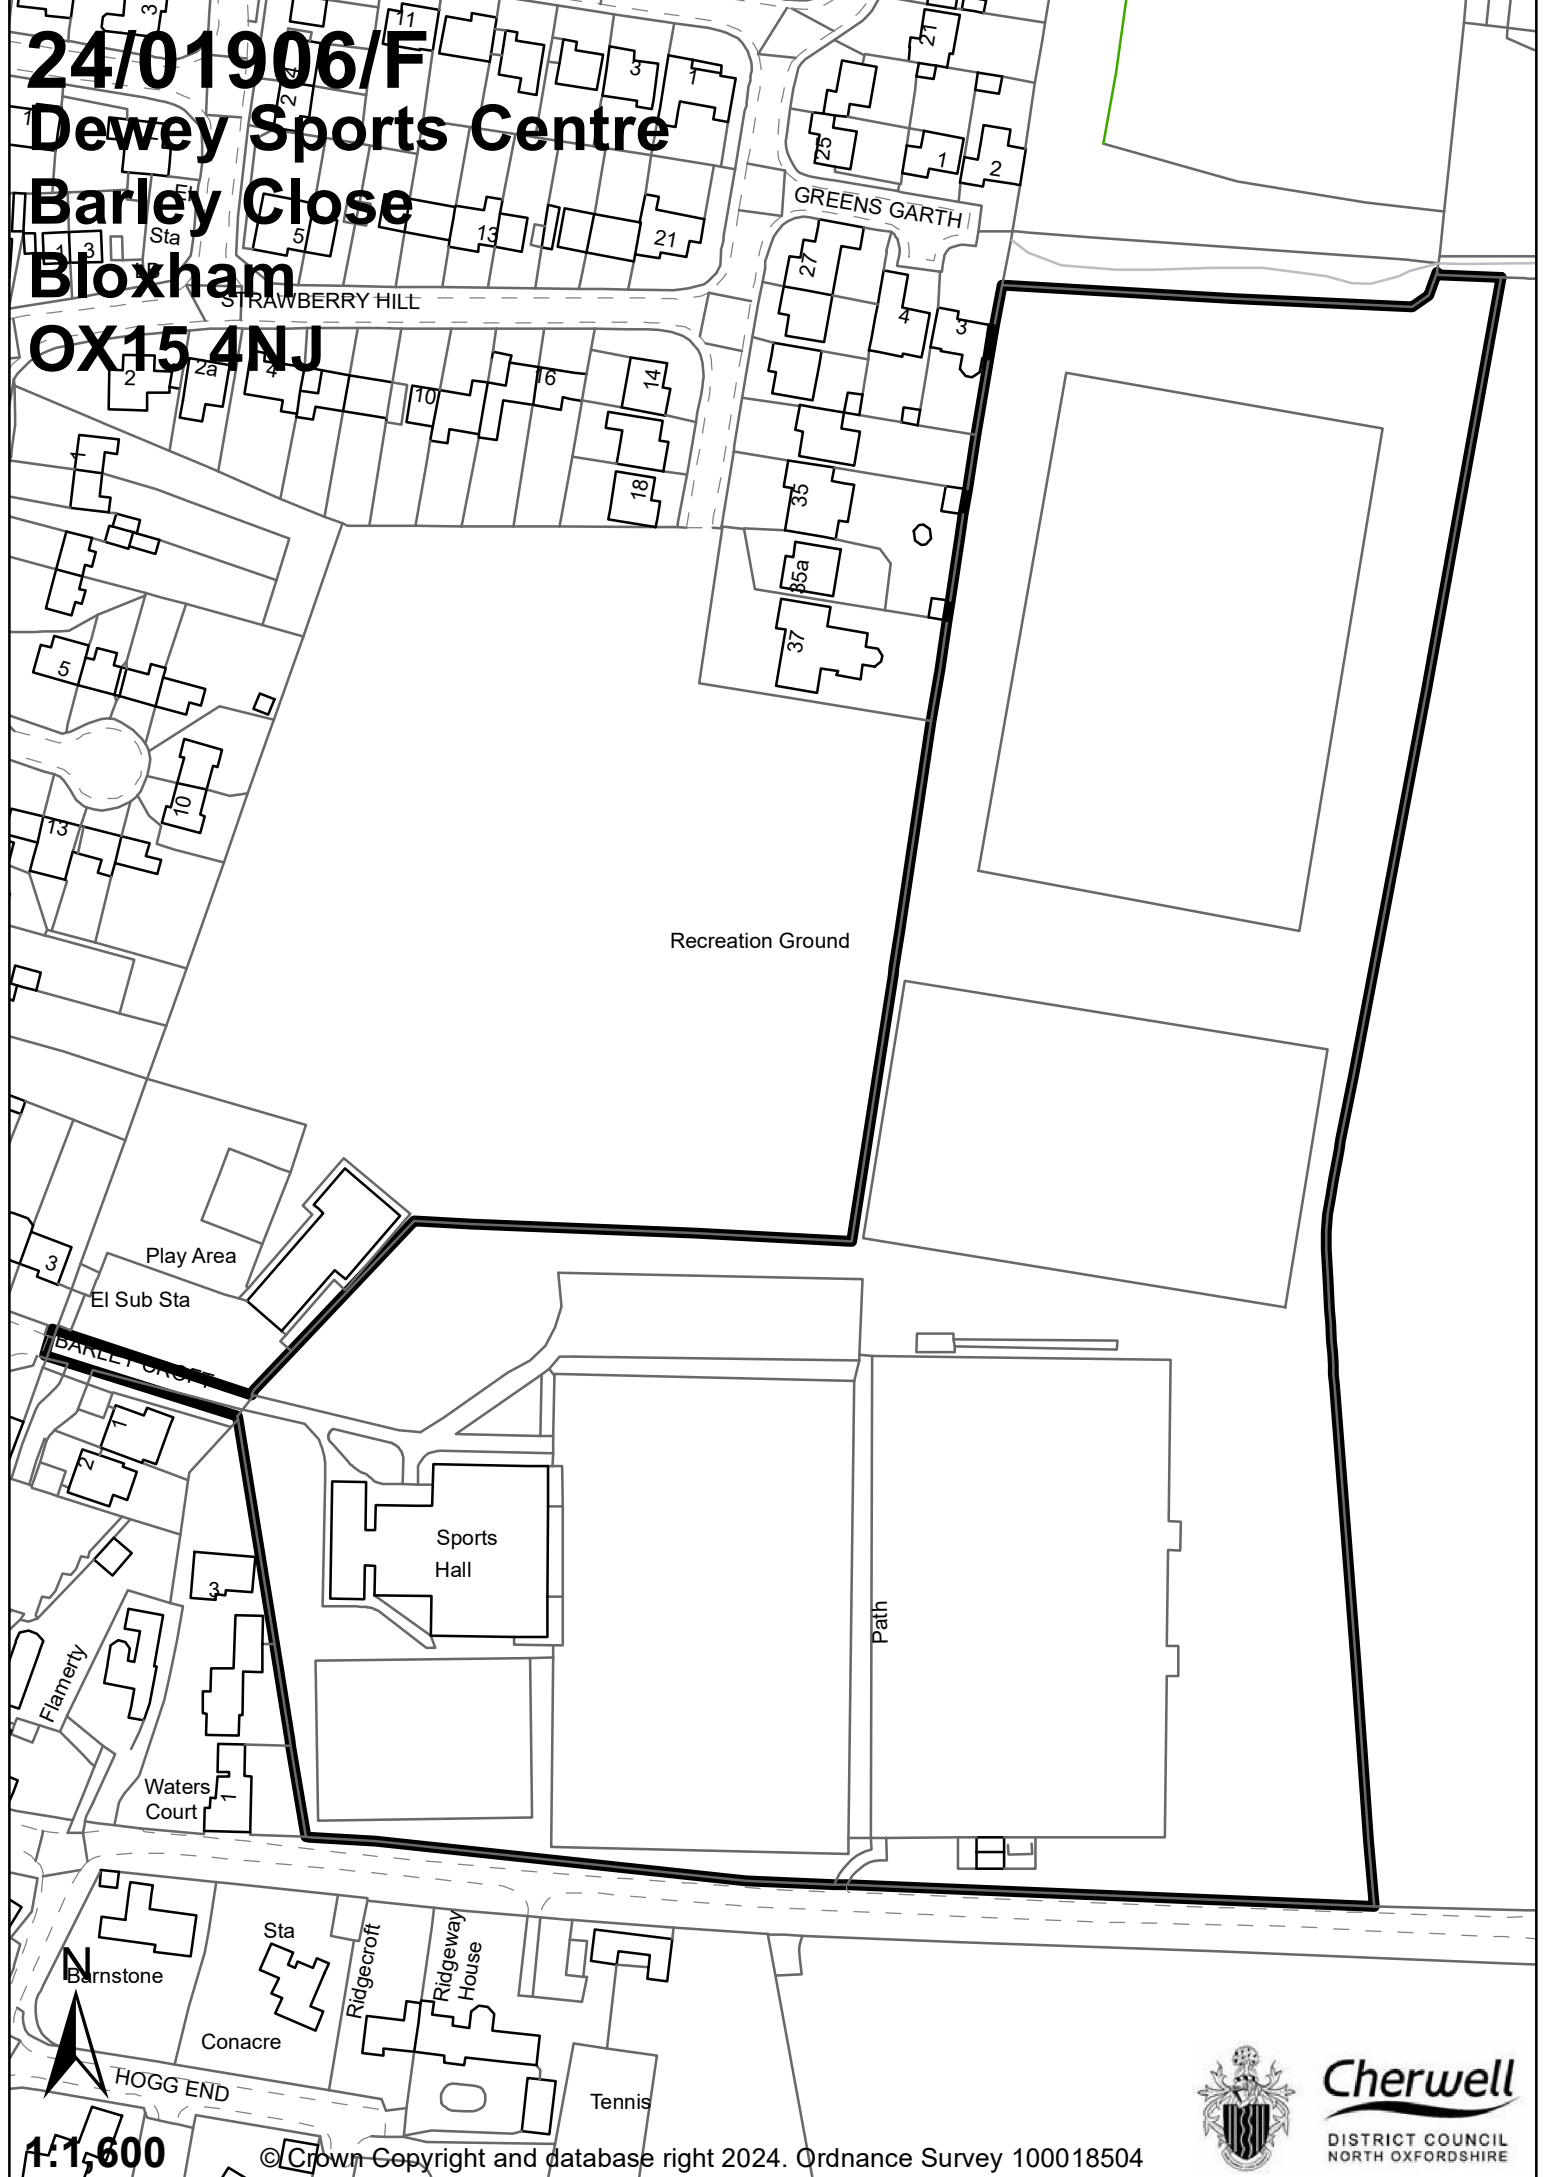

**24/01906/F**  
**Dewey Sports Centre**  
**Barley Close**  
**Bloxham**  
**OX15 4NJ**

**1:1,600**

© Crown Copyright and database right 2024. Ordnance Survey 100018504

**Cherwell**  
DISTRICT COUNCIL  
NORTH OXFORDSHIRE